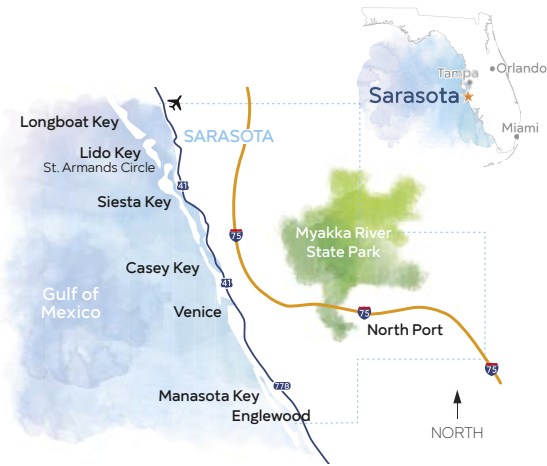

Visitor Information Centers

Stop by one of our OFFICIAL VISITOR INFORMATION CENTERS or call us at **941-706-1253** to learn about all there is to see and do in the area.

- › **Downtown Sarasota**
1945 Fruitville Rd, Sarasota, FL 34236
- › **Sarasota Bradenton International Airport (Baggage Claim area)**
6000 Airport Cir, Sarasota, FL 34243
- › **Venice**
597 S. Tamiami Trl, Venice, FL 34285